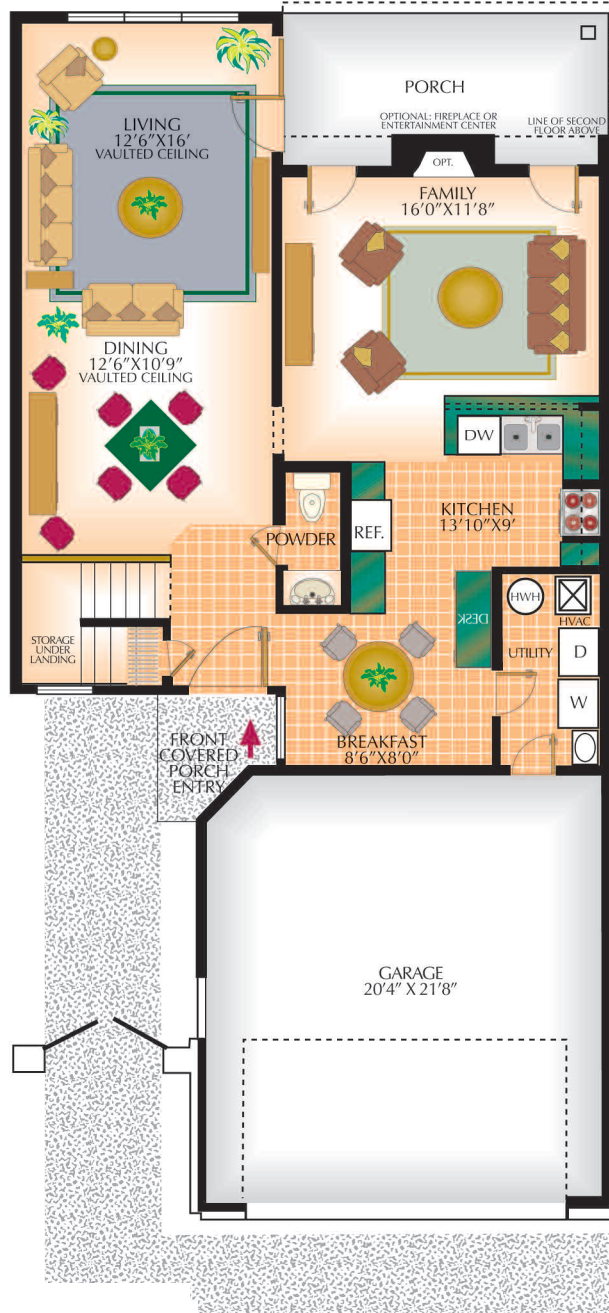

## The Laurelwood

First Floor

1979 Sq. Ft.

NOT TO SCALE-for illustration purposes only and are subject to change without notice.

HOURS: Weekdays 1 PM to 4 PM, Sundays 1 PM to 3 PM  
(724) 832-3506

## Second Floor

NOT TO SCALE-for illustration purposes only and are subject to change without notice.